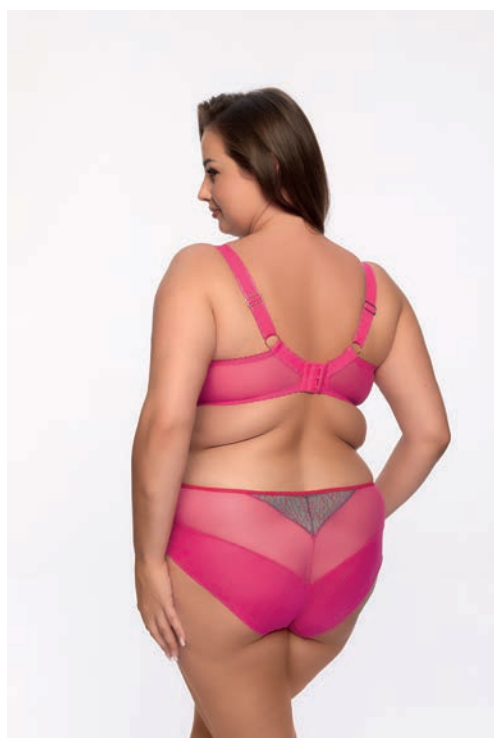

CINTIA MAXI

turkusowo-fuksjowy / turquoise fuchsia

FIGI / BRIEFS

S | M | L | XL | 2XL | 3XL | 4XL

GA-SS25-GFP-1294-TURFUK-FP

BIUSTONOSZ / BRA

SOFT

GA-SS25-BSM-1294-TURFUK-S16MX

	70	75	80	85	90	95	100	105
D								•
E							•	•
F						•	•	•
G					•	•	•	•
H				•	•	•	•	•
I			•	•	•	•	•	
J		•	•	•	•	•		
K	•	•	•	•	•			
L	•	•	•	•